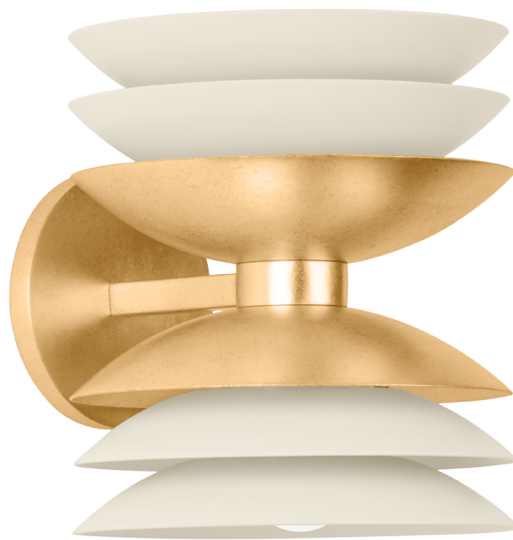

## FINISHES

---

VINTAGE GOLD LEAF/SOFT SAND (VGL/SSD)

## DIMENSIONS

---

Height: 8.75"

Width/Diameter: 7.75"

Length: "

Minimum Height: "

Maximum Height: "

Canopy/Backplate: 4.75"

Hanging Type:

Product Weight: 5.5lb

## GLASS

---

Attachment:

Glass 1:

Glass 2: