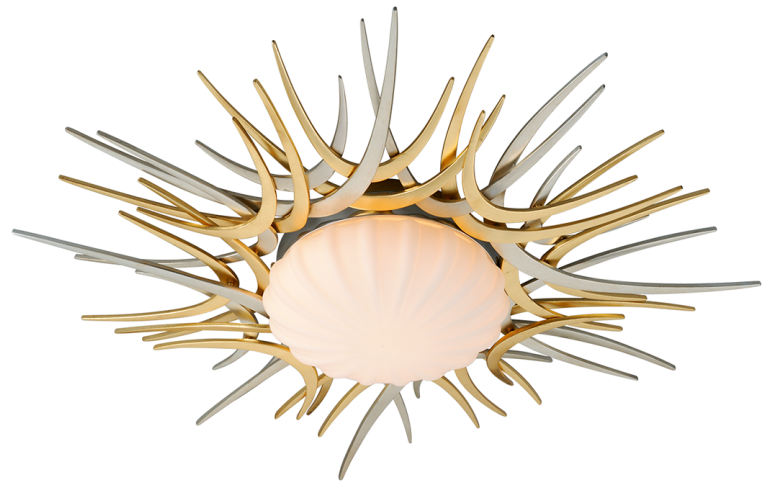

HELIOS

224-31

FINISHES

GOLD AND SILVER LEAF (GOLD AND SILVER LEAF)

DIMENSIONS

Height: 5.5"

Width/Diameter: 27"

Canopy/Backplate: 6.75"

Hanging Type:

Product Weight: 13.2lb

GLASS

Attachment:

Glass 1: Glass

Glass 2:

LAMPING

Bulb 1