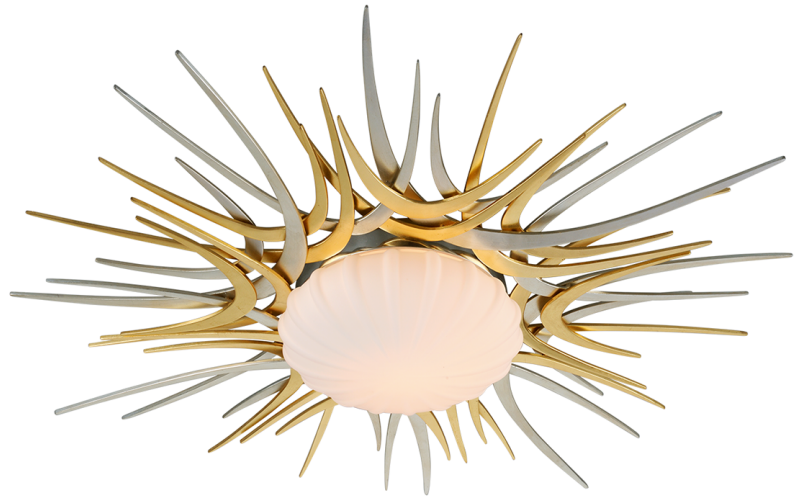

HELIOS

224-32-GL/SL

FINISHES

GOLD AND SILVER LEAF (GOLD AND SILVER LEAF)

DIMENSIONS

Height: 6.25"

Width/Diameter: 38"

Length: "

Minimum Height: "

Maximum Height: "

Canopy/Backplate: "

Hanging Type:

Product Weight: 18.7lb

GLASS

Attachment:

Glass 1: