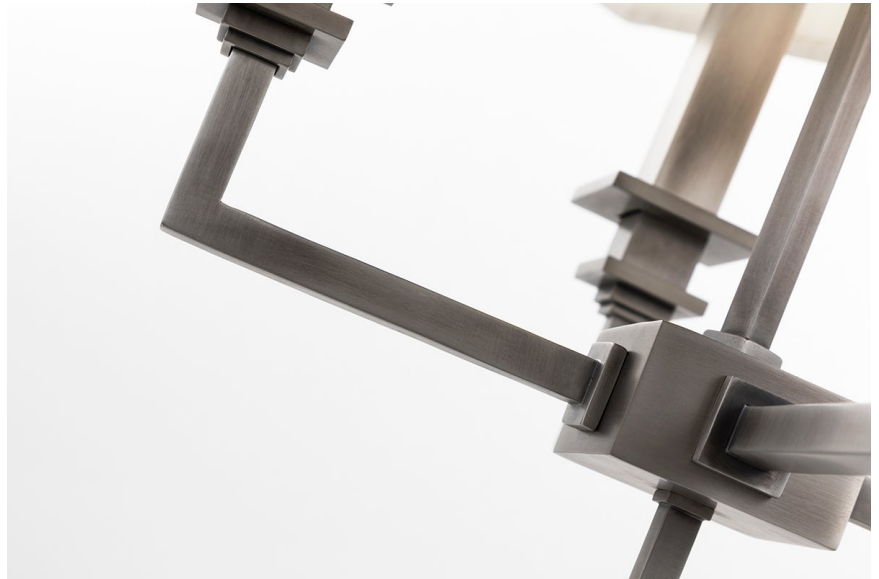

BERWICK

244-AN

Berwick's entire design is on the square, from square metal arms to cube design details. Even its richly pleated shades are boxy. Square candlesticks sit upon square bobeches. Like the square itself, Berwick suggests a sense of reliability and solidity.

FINISHES

Antique Nickel (AN)
Polished Nickel (PN)

DIMENSIONS

Height: 18.5"
Width/Diameter: 18"
Minimum Height: 22.5"
Maximum Height: 90.5"
Canopy/Backplate: 4.75"
Hanging Type:
Product Weight: 9lb

GLASS

Attachment: Finial
Glass 1: Faux Silk
Glass 2: