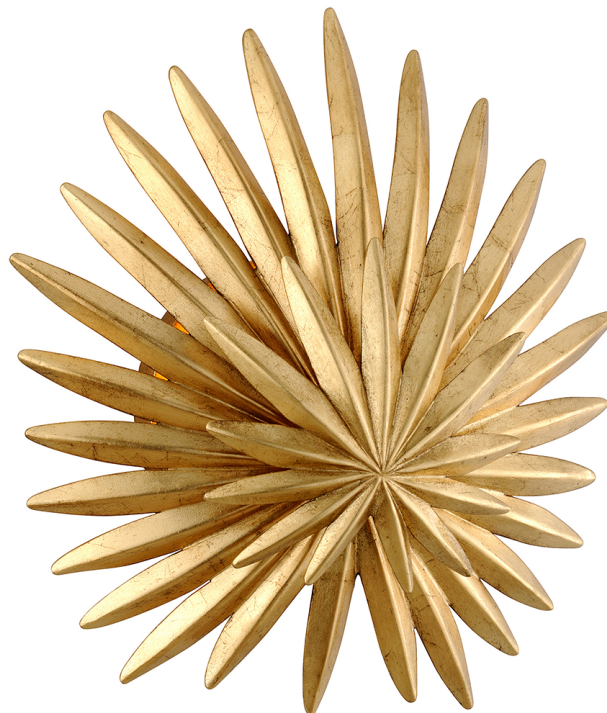

SAVVY

309-11-VGL

Savvy's layered palm-frond look partially conceals the light, giving this nature-inspired fixture a little mystery.

FINISHES

VINTAGE GOLD LEAF (VINTAGE GOLD LEAF)

DIMENSIONS

Height: 12.75"

Width/Diameter: 12.25"

Length: "

Minimum Height: "

Maximum Height: "

Canopy/Backplate: "

Hanging Type:

Product Weight: 2.2lb

GLASS

Attachment: