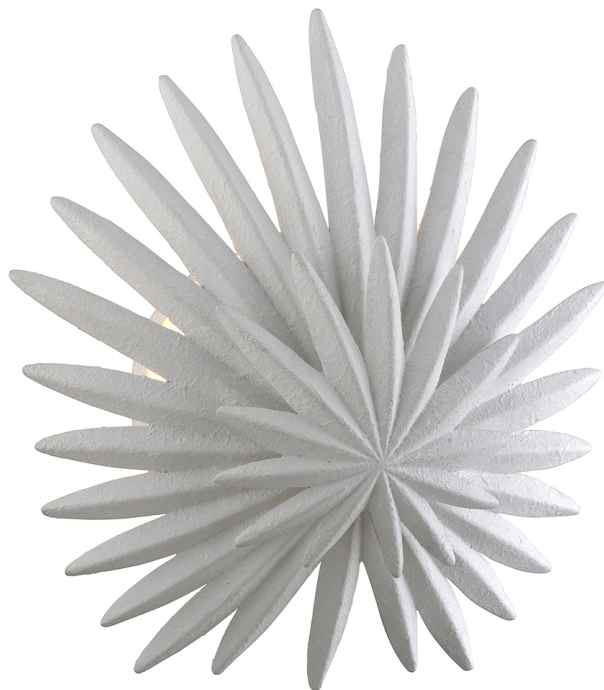

# SAVVY

310-11-GSW

---

Savvy's layered palm-frond look partially conceals the light, giving this nature-inspired fixture a little mystery.

## FINISHES

---

GISSO WHITE (GISSO WHITE)

## DIMENSIONS

---

Height: 12.75"

Width/Diameter: 12.25"

Length: "

Minimum Height: "

Maximum Height: "

Canopy/Backplate: "

## GLASS

---

Attachment:

Glass 1:

Glass 2: