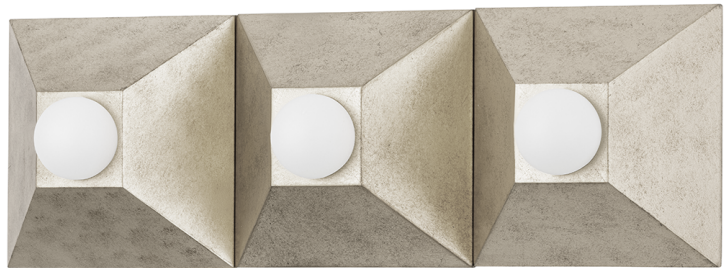

MAX

325-03-SL

Playing with shapes, Max gives simple geometry maximum style. A series of pyramid bases supporting round globe lights come together to form squares and rectangles. The vintage gold or silver leaf finishes add to the design's overall Hollywood glam feeling. Whether in a flush mount, sconce or bath and vanity, Max adds a chic vibe to any space.

FINISHES

SILVER LEAF (SILVER LEAF)
VINTAGE GOLD LEAF (VINTAGE GOLD LEAF)

DIMENSIONS

Height: 6"

Width/Diameter: 18"

Canopy/Backplate: 0"

Hanging Type:

Product Weight: 5lb

GLASS

Attachment:

Glass 1:

Glass 2:

LAMPING

Bulb 1

Bulb Included: No

Socket: E12 Candelabra Base