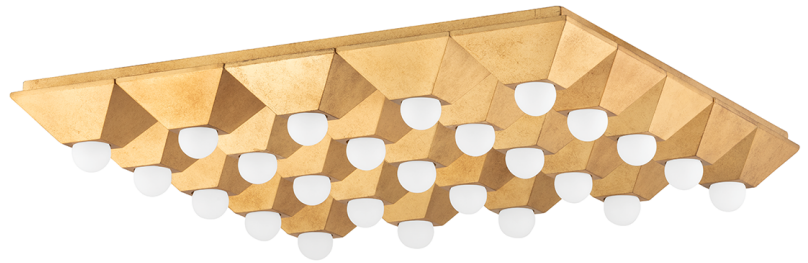

MAX

325-25-VGL

Playing with shapes, Max gives simple geometry maximum style. A series of pyramid bases supporting round globe lights come together to form squares and rectangles. The vintage gold or silver leaf finishes add to the design's overall Hollywood glam feeling. Whether in a flush mount, sconce or bath and vanity, Max adds a chic vibe to any space.

FINISHES

SILVER LEAF (SILVER LEAF)
VINTAGE GOLD LEAF (VINTAGE GOLD LEAF)

DIMENSIONS

Height: 4.5"
Width/Diameter: 30.25"
Length: 30.25"
Canopy/Backplate: 0"
Hanging Type:
Product Weight: 14lb

GLASS

Attachment:
Glass 1:
Glass 2:

LAMPING

Bulb 1
Bulb Included: No
Socket: E12 Candelabra Base
Bulb: 25 • 8 Watt Max
Voltage: 120
UL Rating: UL Damp

SHIPPING

Carton 1: 32" x 32" x 6"
Carton 1 Weight: 16lb
Shipping Method: Truck Only