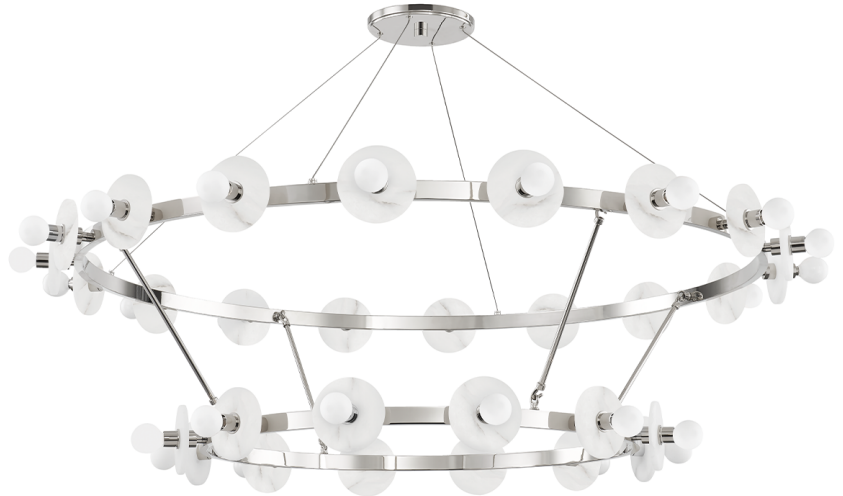

# AUSTEN

4262-PN

\*Due to the one-of-a-kind nature of the medium, exact colors and patterns may vary slightly from the image shown.

## DIMENSIONS

Height: 36.5"

Width/Diameter: 58"

Canopy/Backplate: 8"

Hanging Type:

Product Weight: 45.1lb

## GLASS

Attachment:

Glass 1: Alabaster

Glass 2:

### Bulb 1

Bulb Included: No

Socket: E12 Candelabra Base

Bulb: 30 • 6 Watt Max

Voltage: 120 VAC

UL Rating: UL Damp