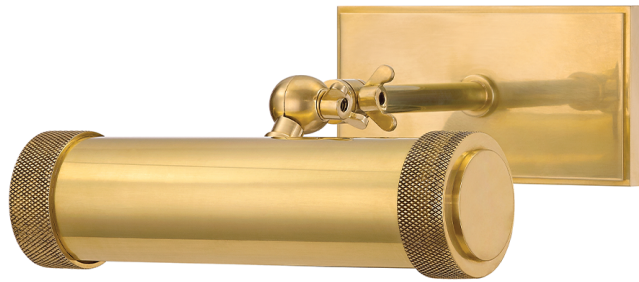

RIDGEWOOD

5808-AGB

Ridgewood is for those who relish manual functionality and tactile details. It sets a tube within a tube, allowing you to control its length. Knurled knobs and ends to the metal scroll are not merely decorative—they reposition length of light and angle of illumination.

FINISHES

Aged Brass (AGB)
Distressed Bronze (DB)
Historic Nickel (HN)

DIMENSIONS

Height: 4.5"
Width/Diameter: 8.5"
Minimum Height: 7.5"
Maximum Height: 10.5"
Canopy/Backplate: 0"
Hanging Type:
Product Weight: 2lb

GLASS

Attachment: N/A
Glass 1: Steel
Glass 2:

LAMPING

Bulb 1
Bulb Included: No
Socket: E26 Medium Base
Bulb: T10-5.5 • 1 • 25 Watt Max
Voltage: 120 VAC
UL Rating: UL Damp

SHIPPING

Carton 1: 13" x 12" x 7"
Carton 1 Weight: 4lb
Shipping Method: Ground