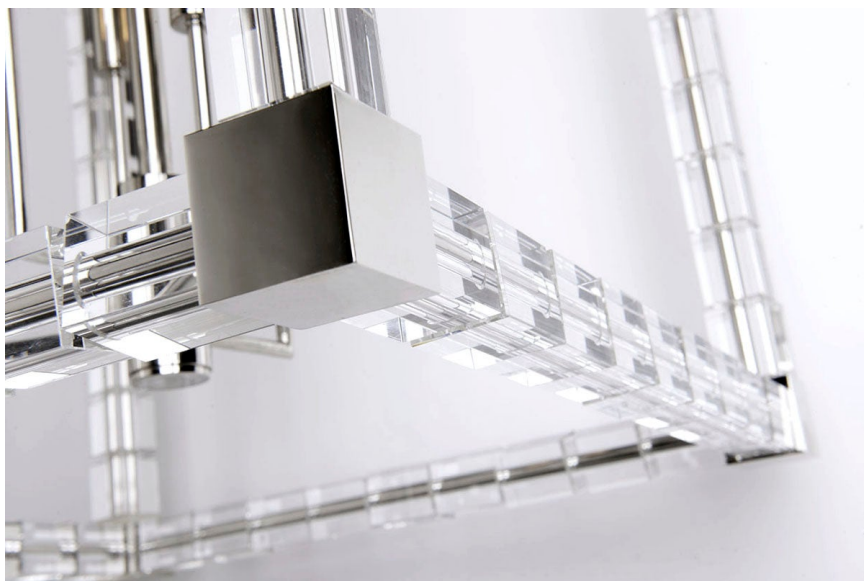

# ALPINE

7113-PN

The fixture's unexpected impact comes from its futuristic materials and shapes and its icy crystal cubes, stacked along the metal frame. Subtly staggered clusters of candelabra lamps cast a sparkling glow along this prismatic frame, playing a brilliant light pattern across any room. Polished Nickel preserves the fixture's winter chill while Aged Brass accents add warming contrast.

## DIMENSIONS

Height: 22"

Width/Diameter: 13.5"

Minimum Height: 30"

Maximum Height: 78.5"

Canopy/Backplate: 0"

Hanging Type:

Product Weight: 32lb

## GLASS

Attachment: N/A

Glass 1:

Glass 2: