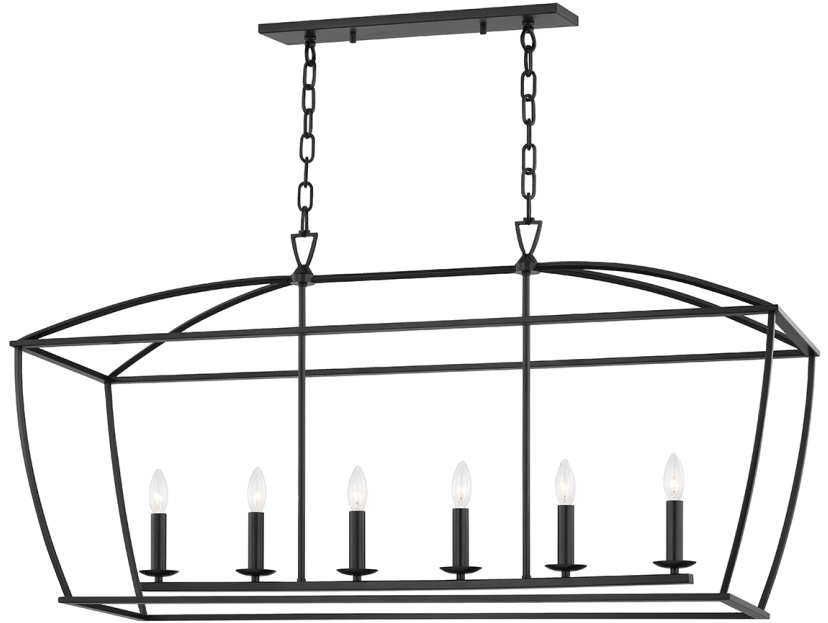

BRYANT

8348-AI

FINISHES

Aged Iron (AI)
Gold Leaf (GL)
White Plaster (WP)

DIMENSIONS

Height: 24"
Width/Diameter: 13.75"
Length: 48.25"
Minimum Height: 27.75"
Maximum Height: 79.75"
Canopy/Backplate: 4.75"
Hanging Type:
Product Weight: 25.54lb

GLASS

Attachment:
Glass 1:
Glass 2:

LAMPING

Bulb 1
Bulb Included: No
Socket: E12 Candelabra Base
Bulb: B11 • 6 • 60 Watt Max
Voltage: 120 VAC
UL Rating: UL Damp

SHIPPING

Carton 1: 52" x 17" x 25"
Carton 1 Weight: 18lb
Shipping Method: Truck Only