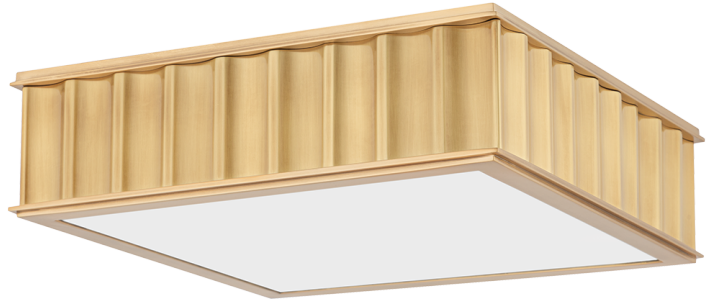

## DIMENSIONS

---

Height: 4"

Width/Diameter: 13"

Length: 13"

Canopy/Backplate: 5"

Hanging Type:

Product Weight: 10lb

## GLASS

---

Attachment: Twist Lock

Glass 1: Glass

Glass 2: