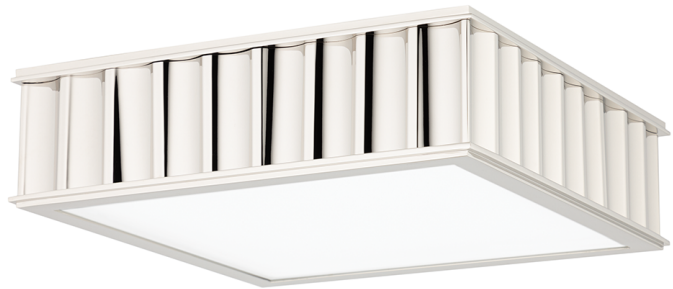

MIDDLEBURY

931-PN

FINISHES

Aged Brass (AGB)
Historic Nickel (HN)
Polished Nickel (PN)

DIMENSIONS

Height: 4"

Width/Diameter: 13"

Length: 13"

Canopy/Backplate: 5"

Hanging Type:

Product Weight: 10lb

GLASS

Attachment: Twist Lock

Glass 1: Glass

Glass 2:

LAMPING

Bulb 1

Bulb Included: No

Socket: E26 Medium Base

Bulb: 2 • 60 Watt Max

Voltage: 120 VAC

UL Rating: UL Damp

SHIPPING

Carton 1: 16" x 16" x 7"