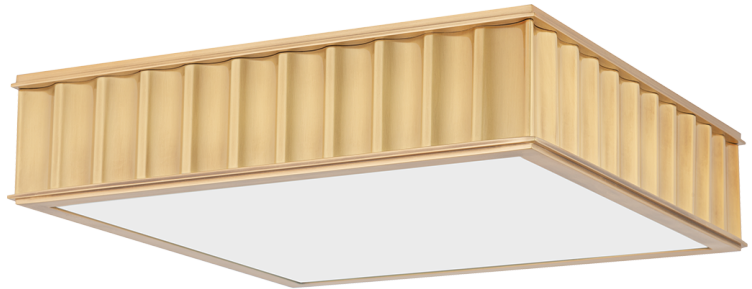

MIDDLEBURY

932-AGB

FINISHES

Aged Brass (AGB)
Historic Nickel (HN)
Polished Nickel (PN)

DIMENSIONS

Height: 4"

Width/Diameter: 16"

Length: 16"

Canopy/Backplate: 5"

Hanging Type:

Product Weight: 13lb

GLASS

Attachment: Twist Lock

Glass 1: Glass

Glass 2:

LAMPING