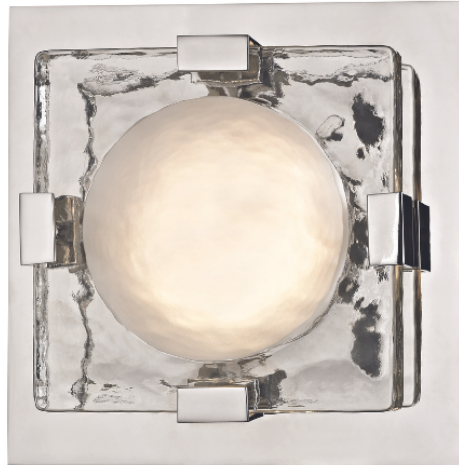

BOURNE

9808-PN

Bourne's visual heft makes a statement. A very thick pane of glass, etched with a concave divot on its back and clear with a convex moun on its front, is mounted to a canopy or floating backplate, making for a mood-enhancing light diffusion.

FINISHES

Aged Brass (AGB)
Polished Nickel (PN)

DIMENSIONS

Height: 8"

Width/Diameter: 8"

Canopy/Backplate: 7.25"

Hanging Type:

Product Weight: 3lb

GLASS

Attachment:

Glass 1: Glass

Glass 2:

LAMPING

Bulb 1

Bulb Included: N/A

Socket: Integrated LED