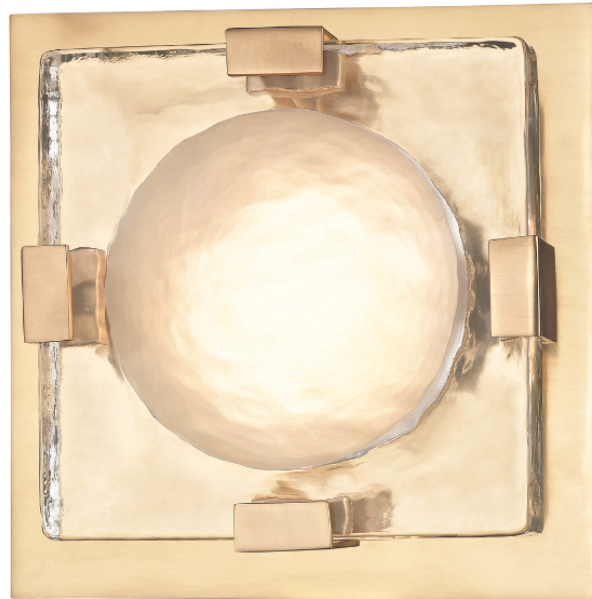

BOURNE

9811-AGB

Bourne's visual heft makes a statement. A very thick pane of glass, etched with a concave divot on its back and clear with a convex moun on its front, is mounted to a canopy or floating backplate, making for a mood-enhancing light diffusion.

FINISHES

Aged Brass (AGB)
Polished Nickel (PN)

DIMENSIONS

Height: 10.5"

Width/Diameter: 10.5"

Canopy/Backplate: 10"

Hanging Type:

Product Weight: 15.78lb

GLASS

Attachment:

Glass 1: Glass

Glass 2:

LAMPING

Bulb 1

Bulb Included: N/A

Socket: Integrated LED