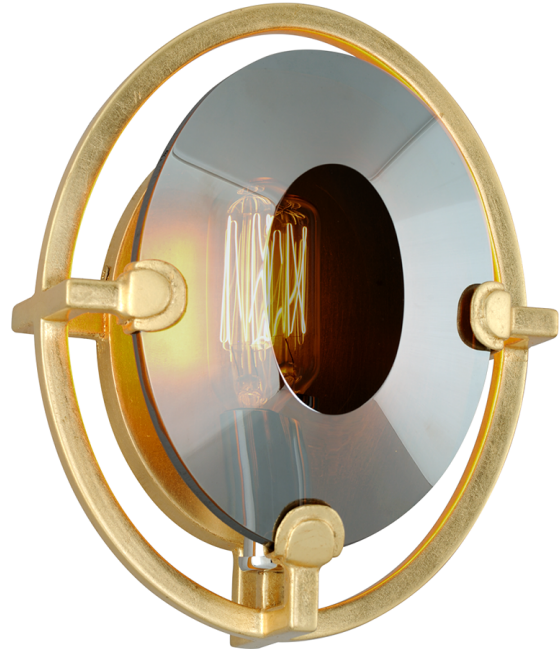

PRISM

B7081-GL

FINISHES

Gold Leaf (GL)

DIMENSIONS

Height: 9"

Width/Diameter: 7"

Length: "

Minimum Height: "

Maximum Height: "

Canopy/Backplate: "

Hanging Type:

Product Weight: 4lb

GLASS

Attachment:

Glass 1:

Glass 2:

LAMPING

Bulb 1

Bulb Included: No

Socket: E12 Candelabra Base

Bulb: 1 • 60 Watt Max

Voltage: 120

UL Rating: UL Dry