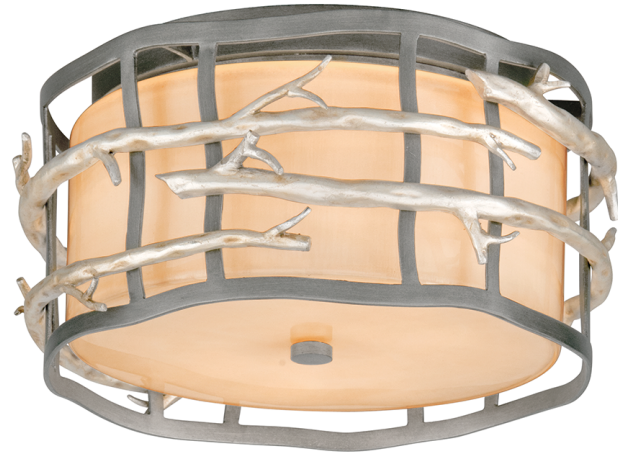

ADIRONDACK

C2880

FINISHES

GRAPHITE AND SILVER LEAF (GRAPHITE AND SILVER LEAF)

DIMENSIONS

Height: 7"

Width/Diameter: 13"

Canopy/Backplate: 10"

Hanging Type:

Product Weight: 12.1lb

GLASS

Attachment:

Glass 1: Glass

Glass 2:

LAMPING

Bulb 1

Bulb Included: No

Socket: E26 Medium Base

Bulb: 2 • 60 Watt Max

Voltage: 120

UL Rating: UL Dry

SHIPPING

Carton 1: 19" x 19" x 19"

Carton 1 Weight: 20lb