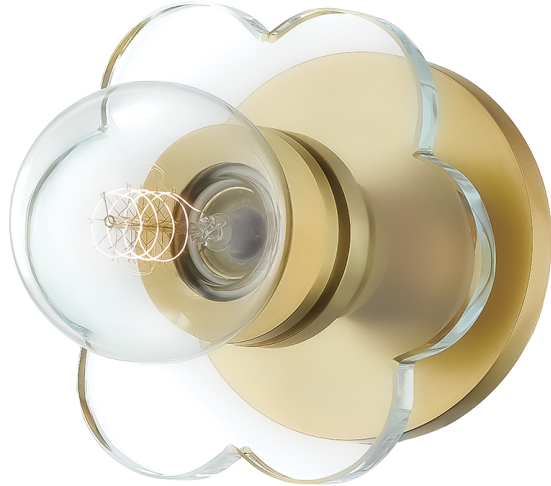

# ALEXA

H357101-AGB

---

## FINISHES

---

Aged Brass (AGB)  
Polished Nickel (PN)

## DIMENSIONS

---

Height: 6"

Width/Diameter: 6"

Canopy/Backplate: 4.75"

Hanging Type:

Product Weight: 3.1lb

## GLASS

---

Attachment:

Glass 1: Crystal

Glass 2: