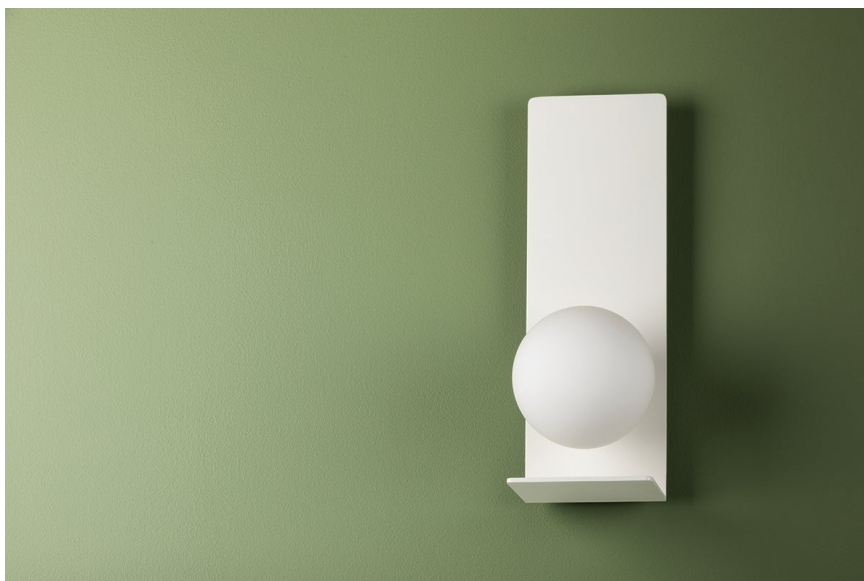

LANI

H533101-SWH

Art disguised as light, an opal matte globe shade appears to float on the large rectangular backplate. Soft light pours directly through the shade and indirectly off both the metal backplate and its lower platform creating a beautiful glow. This sconce is sure to become a conversation-starting focal point in any room.

FINISHES

Aged Brass (AGB)
Soft Black (SBK)
Soft White (SWH)

DIMENSIONS

Height: 14"

Width/Diameter: 4.5"

Canopy/Backplate: 0"

Hanging Type:

Product Weight: 4lb

GLASS

Attachment:

Glass 1: Glass

Glass 2:

LAMPING

Bulb 1

Bulb Included: No

Socket: G9