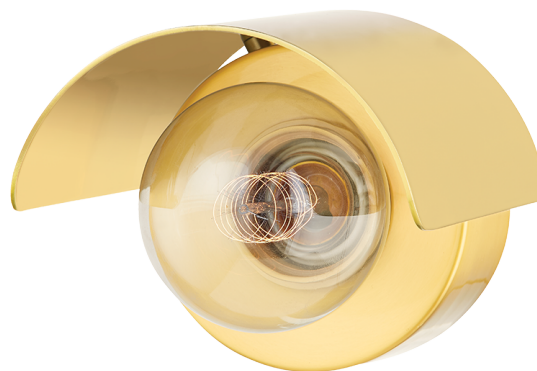

## DIMENSIONS

---

Height: 4.75"

Width/Diameter: 5.25"

Canopy/Backplate: 4.75"

Hanging Type:

Product Weight: 2lb

## GLASS

---

Attachment:

Glass 1:

Glass 2: