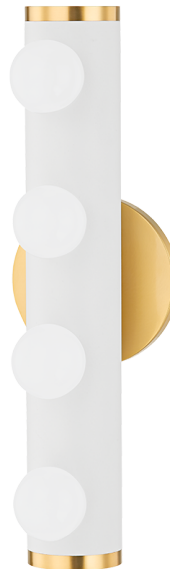

# PENNY

H631304-AGB/TWH

Penny gives familiar Hollywood-style lighting a fresh feel. Small opal matte globes spread across a cylinder of textured white or textured black for a glamorous look that provides ample bright light. An aged brass backplate and decorative end caps give the fixture a fun, updated look. With the ability to mount horizontally or vertically, Penny makes perfect sense over or alongside the vanity in the bath.

## FINISHES

Aged Brass (AGB)  
AGED BRASS/TEXTURED BLACK COMBO  
(AGB/TBK)

## DIMENSIONS

Height: 15"

Width/Diameter: 4.75"

Canopy/Backplate: 4.75"

Hanging Type:

Product Weight: 4.5lb

## GLASS

Attachment:

Glass 1:

Glass 2: