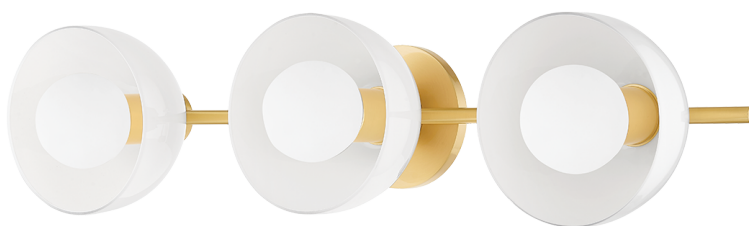

BELLE

H724303-AGB

Cool contrast and fine form play well together in Belle's striking silhouette. The aged brass frame pops against the glossy white shades, featuring exposed bulbs for a futuristic effect. This 3-light bath sconce can be installed vertically or horizontally.

FINISHES

Aged Brass (AGB)
Polished Nickel (PN)

DIMENSIONS

Height: 6.25"

Width/Diameter: 26"

Canopy/Backplate: 4.75"

Hanging Type:

Product Weight: 5.5lb

GLASS

Attachment:

Glass 1:

Glass 2:

LAMPING

Bulb 1

Bulb Included: No

Socket: E26 Medium Base