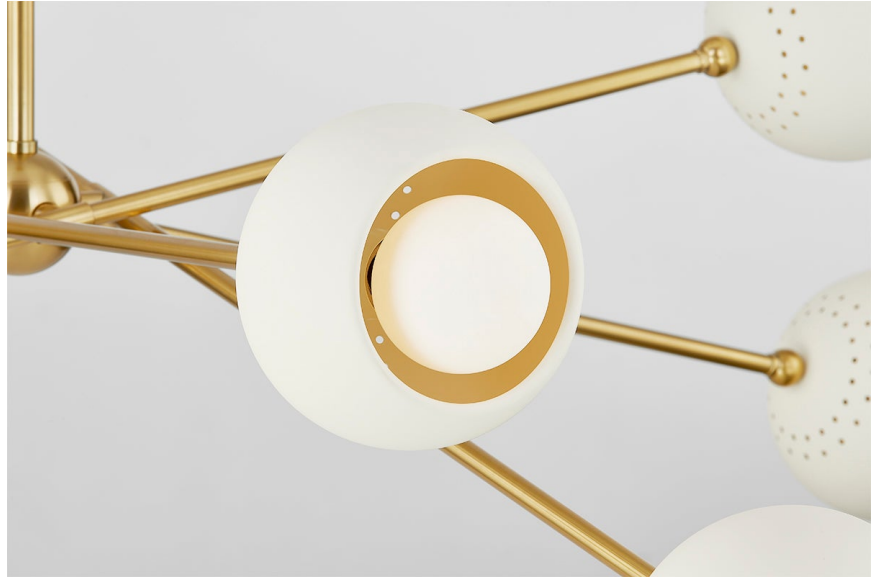

SAYLOR

H832808-AGB/SCR

An imaginative twist on a mid-century modern design, Saylor has a modernized atomic look with large orb shades, an Aged Brass framework, and subtle vintage details. The swivel arms of this chandelier can be configured at any angle, providing control over the direction of light. Perforation details add a pop of interest to the shades. Saylor is available as a 6 or 8-light chandelier and a 2-light sconce.

FINISHES

AGED BRASS/SOFT CREAM (AGB/SCR)

DIMENSIONS

Height: 26"

Width/Diameter: 53.75"

Length: "

Minimum Height: 31.5"

Maximum Height: 66.25"

Canopy/Backplate: 6.75"

Hanging Type:

Product Weight: 14.75lb

GLASS

Attachment:

Glass 1:

Glass 2:

LAMPING