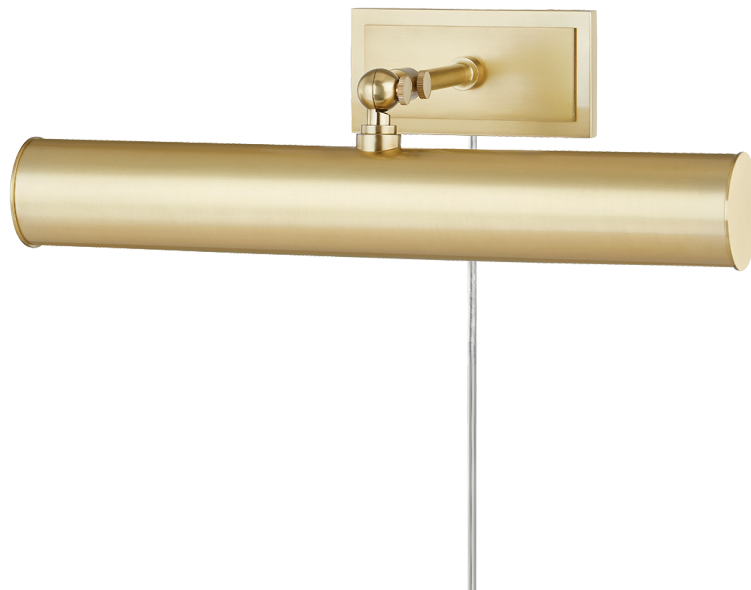

HOLLY

HL263202-AGB

FINISHES

AGED BRASS (AGB)

Aged Brass/navy (AGB/NVY)

Aged Brass/soft Off White (AGB/WH)

AGED BRASS/OLD BRONZE (AOB)

DIMENSIONS

Height: 4.75"

Width/Diameter: 16.25"

Canopy/Backplate: 0"

Hanging Type:

Product Weight: 3.96lb

GLASS

Attachment:

Glass 1: Steel

Glass 2:

LAMPING

Bulb 1

Bulb Included: No

Socket: E26 Medium Base

Bulb: T10-5.5 • 2 • 25 Watt Max

Voltage: 120 VAC

UL Rating: UL Damp