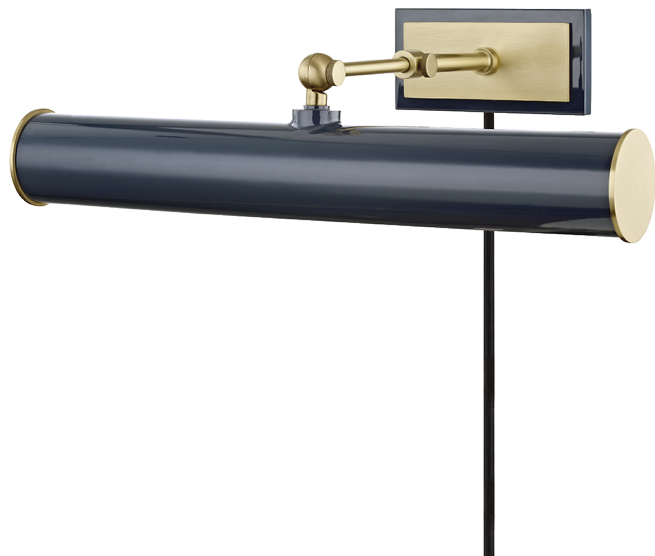

HOLLY

HL263202-AGB/NVY

FINISHES

Aged Brass (AGB)
Aged Brass/navy (AGB/NVY)
Aged Brass/soft Off White (AGB/WH)
Aged Old Bronze (AOB)

DIMENSIONS

Height: 4.75"

Width/Diameter: 16.25"

Canopy/Backplate: 0"

Hanging Type:

Product Weight: 4lb

GLASS

Attachment: Screw

Glass 1: Steel

Glass 2:

LAMPING

Bulb 1

Bulb Included: No

Socket: E26 Medium Base

Bulb: T10-5.5 • 2 • 25 Watt Max

Voltage: 120 VAC

UL Rating: UL Damp

SHIPPING

Carton 1: 19" x 10" x 8"

Carton 1 Weight: 5lb