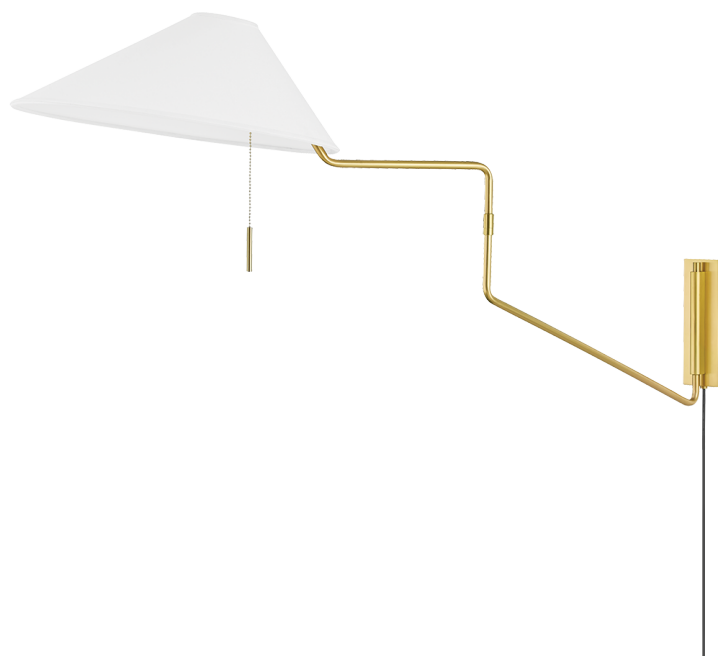

# AISA

HL647201-AGB

Aisa is classic mid-century style made modern. The white linen, shell-shaped shades are angled to direct light where it's needed most. Details like the pull chain, angled arm of the wall sconce and decorative sphere at the top of the floor lamp take these portable pieces to the next level.

## DIMENSIONS

Height: 22"

Width/Diameter: 11.75"

Canopy/Backplate: 0"

Hanging Type:

Product Weight: 4.75lb

## GLASS

Attachment:

Glass 1: Linen

Glass 2: