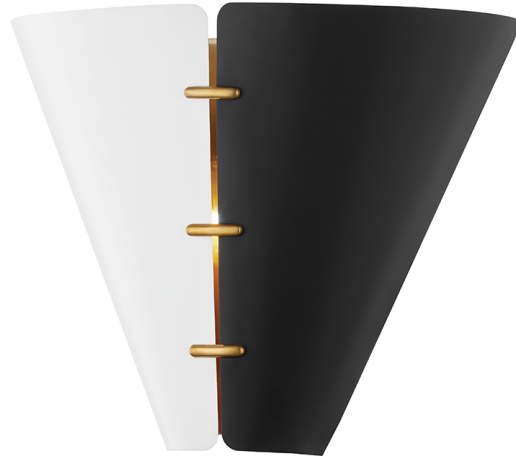

SPLIT

KBS1352102L-AGB

Split brings together clean, modern design with an artisan's flair. Small aged brass fasteners connect the cone shades, adding a spark of color while intentionally allowing a sliver of light to pass through.

FINISHES

AGED BRASS (AGB)

DIMENSIONS

Height: 11.75"

Width/Diameter: 15"

Canopy/Backplate: 0"

Hanging Type:

Product Weight: 5.94lb

GLASS

Attachment:

Glass 1:

Glass 2:

LAMPING

Bulb 1

Bulb Included: No

Socket: E12 Candelabra Base