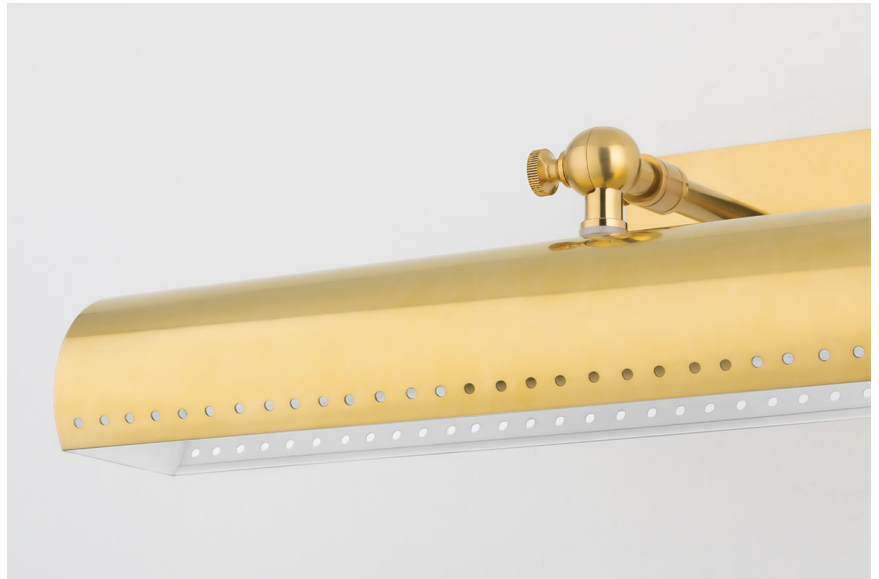

HAMPSHIRE

MDS112-AGB

Reminiscent of the iconic Bankers Lamp, Hampshire turns the traditional style on its head for a reinvented classic. The tubular metal shade features a perforated trim, accented by decorative joints for added flair. Available in two sizes and finishes along with a plug-in version.

FINISHES

Aged Brass (AGB)
Distressed Bronze (DB)

DIMENSIONS

Height: 4.5"
Width/Diameter: 15.75"

Canopy/Backplate: 0"
Hanging Type:
Product Weight: 4lb

GLASS

Attachment:
Glass 1: Steel
Glass 2:

LAMPING

Bulb 1
Bulb Included: No
Socket: E26 Medium Base
Bulb: T10-5.5 • 2 • 25 Watt Max

Voltage: 120 VAC
UL Rating: UL Damp

SHIPPING

Carton 1: 20" x 10" x 7"
Carton 1 Weight: 6lb
Shipping Method: Ground