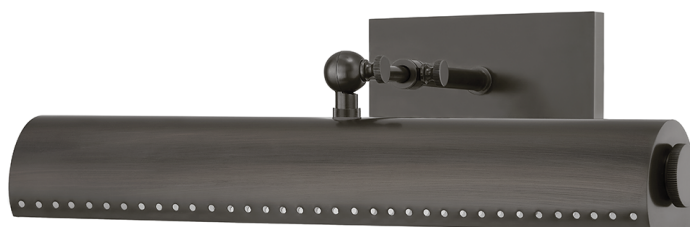

HAMPSHIRE

MDS112-DB

Reminiscent of the iconic Bankers Lamp, Hampshire turns the traditional style on its head for a reinvented classic. The tubular metal shade features a perforated trim, accented by decorative joints for added flair. Available in two sizes and finishes along with a plug-in version.

FINISHES

Aged Brass (AGB)
Distressed Bronze (DB)

DIMENSIONS

Height: 4.5"
Width/Diameter: 15.75"

Canopy/Backplate: 0"
Hanging Type:
Product Weight: 4lb

GLASS

Attachment:
Glass 1: Steel
Glass 2:

LAMPING

Bulb 1
Bulb Included: No
Socket: E26 Medium Base
Bulb: T10-5.5 • 2 • 25 Watt Max

Voltage: 120 VAC
UL Rating: UL Damp

SHIPPING

Carton 1: 20" x 10" x 7"
Carton 1 Weight: 6lb
Shipping Method: Ground