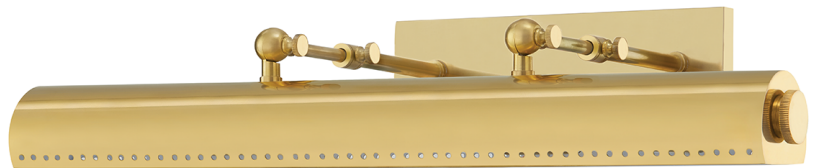

HAMPSHIRE

MDS113-AGB

Reminiscent of the iconic Bankers Lamp, Hampshire turns the traditional style on its head for a reinvented classic. The tubular metal shade features a perforated trim, accented by decorative joints for added flair. Available in two sizes and finishes along with a plug-in version.

FINISHES

Aged Brass (AGB)
Distressed Bronze (DB)

DIMENSIONS

Height: 4.5"
Width/Diameter: 23.25"
Canopy/Backplate: 0"
Hanging Type:
Product Weight: 5lb

GLASS

Attachment:
Glass 1: Steel
Glass 2:

LAMPING

Bulb 1
Bulb Included: No
Socket: E26 Medium Base
Bulb: T10-5.5 • 3 • 25 Watt Max
Voltage: 120 VAC
UL Rating: UL Damp