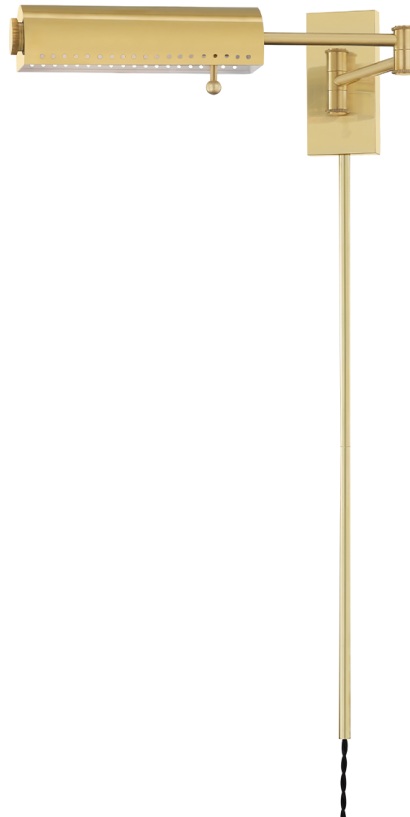

HAMPSHIRE

MDS114-AGB

Reminiscent of the iconic Bankers Lamp, Hampshire turns the traditional style on its head for a reinvented classic. The tubular metal shade features a perforated trim, accented by decorative joints for added flair. Available in two sizes and finishes along with a plug-in version.

FINISHES

Aged Brass (AGB)
Distressed Bronze (DB)

DIMENSIONS

Height: 6"
Width/Diameter: 3.25"
Canopy/Backplate: 0"
Hanging Type:
Product Weight: 4lb

GLASS

Attachment:
Glass 1: Steel
Glass 2:

LAMPING

Bulb 1
Bulb Included: No
Socket: E26 Medium Base
Bulb: 1 • 25 Watt Max
Voltage: 120 VAC
UL Rating: UL Damp