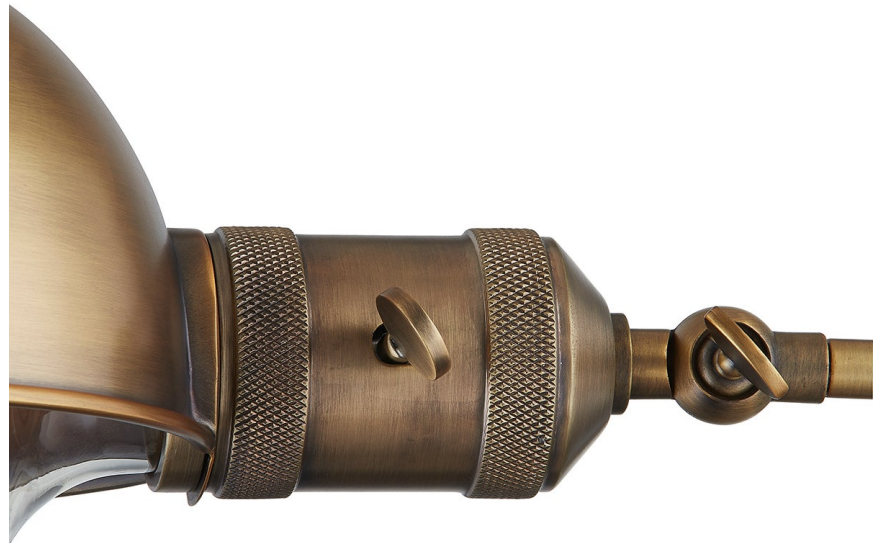

CANNON

PTL1108-PBR

A dome-shaped Patina Brass shade at the end of a long, slender arm with exposed hardware give Cannon its retro industrial vibe. High-end details like the intricate knurling on the handle and socket add an air of sophistication. Both the arm and lamp angles are fully adjustable, making this slim-profile, plug-in sconce perfect for spaces that could benefit from customized lighting.

FINISHES

PATINA BRASS (PBR)

DIMENSIONS

Height: 8.25"

Width/Diameter: 30.75"

Canopy/Backplate: 0"

Hanging Type:

Product Weight: 4.2lb

GLASS

Attachment:

Glass 1: Metal

Glass 2:

LAMPING

Bulb 1

Bulb Included: No

Socket: E26 Medium Base